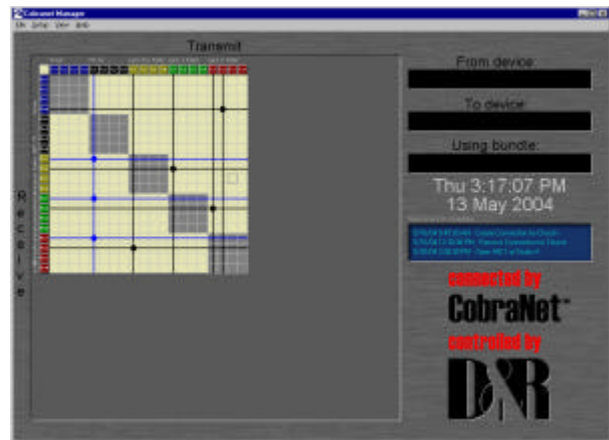

D&R CobraNet™ Manager

Communicating with the stars

This D&R software tool 'the CobraNet™ Manager' provides the user with an easy to understand overview of the audio network.

The virtual behaviour of the audio network is now made visible by a real-time display of all present connections like in a matrix. From one single location you can manage your network and even schedule your connections and/or (audio)device settings.

From now on building and maintaining your CobraNet™ audio network is one mouse click away.

Cobranet™ Manager matrix view